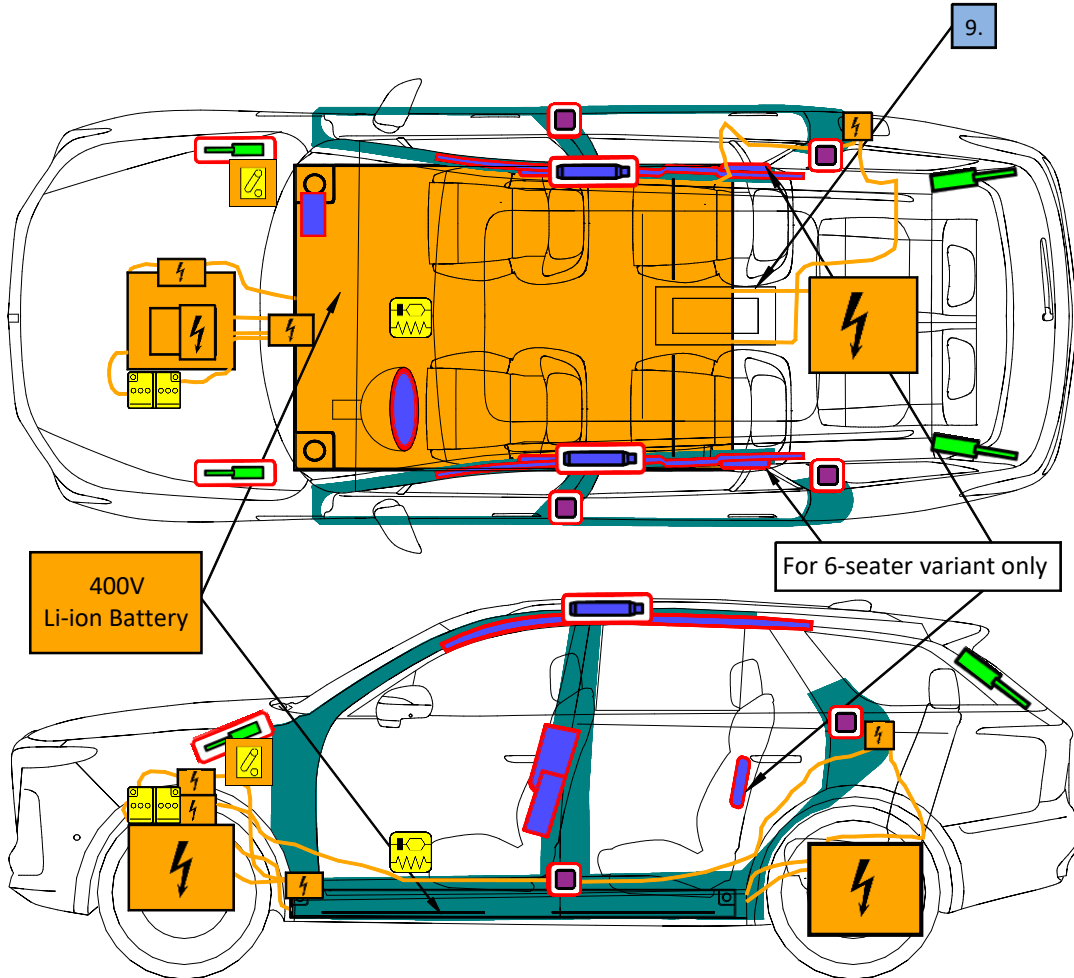

HONGQI E-HS9

SUV, 6-seater/7-seater, 5-doors, 2024-

	Airbag		Seat belt pretensioner		High-voltage battery pack
	Preloaded spring/Gas strut		SRS control unit		High voltage component
	High strength zone		Stored gas inflator		Battery low voltage
	disconnect high voltage device		Zone requiring special attention		High voltage power cable/component

HONGQI E-HS9

SUV, 6-seater/7-seater, 5-doors, 2024-

1. Identification / recognition

! The electric motor is silent. The OK indicator light on the instrument cluster indicates that the current electric drive system is operational. Wear appropriate personal protective equipment.

Door opening

Seat adjustment

6-seater 2nd row

7-seater 2nd row

3rd row

If the low-voltage battery is powered off, various electrical adjustments in the vehicle will not be properly operated, such as seat electric adjustment, steering column electric adjustment, and exterior door handle. The 3rd row seat adjustment switch is located on the left trim plate of the trunk.

8. Towing / transportation / storage

Hook Front

Store at a safe distance from other vehicles!

BATTERY RE-IGNITION!

9. Important additional information

The 2nd row of 7-seater variant is a bench seat with 3 seating positions as the picture shows. The location is marked **9** in Page 1