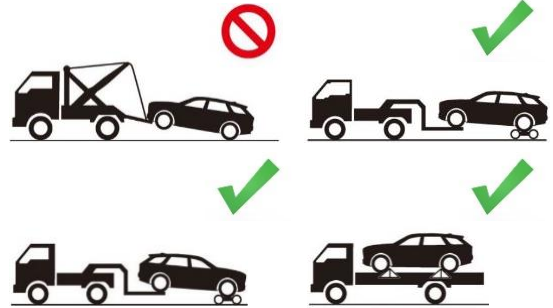

HONGQI E-HS9

SUV, 6-seater/7-seater, 5-doors, 2024-

7. In case of submersion

After removing the vehicle from the water, shut off the high-voltage system (see Chapter 3) and drain water out of the vehicle. Appropriate personal protective equipment must be worn during this procedure.

8. Towing / transportation / storage

Hook Front

Store at a safe distance from other vehicles!

BATTERY RE-IGNITION!